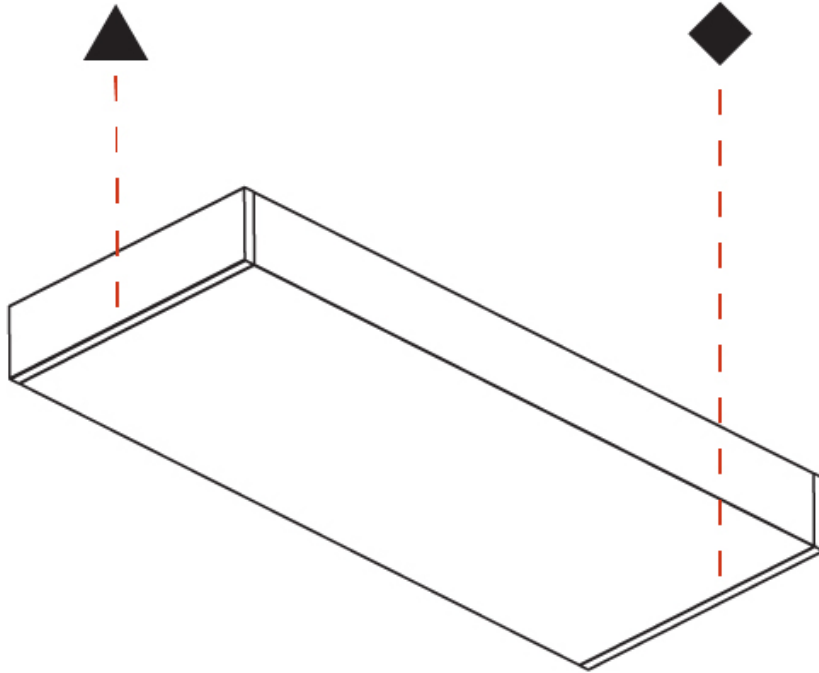

SPEED SURFACE

A33286-

PROJECT _____

TYPE _____

SPECIFIER _____

QUANTITY _____

DATE _____

A