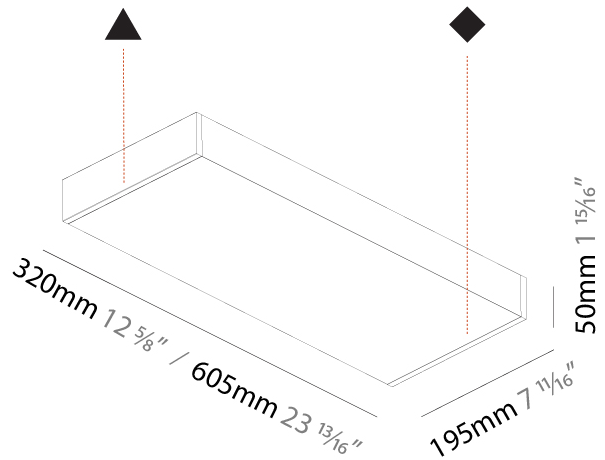

1. To build a product code in our configurator select the specify button on the base model # product page
2. To build a manual product code on this datasheet choose from the options listed below in blue font and add the suffix to the base model #

GENERAL

Series: Speed
Brand: Prolicht
Division: Architectural
Mounting Type: Surface
Mounting Location: Wall
Subcategory: Wall Effect

PHYSICAL

Shape: Rectangle
Length (mm): 605
Length (in): 23 ¹³/₁₆
Height (mm): 50
Depth (mm): 195
Height (in): 1 ¹⁵/₁₆
Depth (in): 7 ¹¹/₁₆
Light Distribution: Indirect
Weight (kg): 4.026
Weight (lbs): 8.876

Fixture Finish: SSR / BKV / CWI / CRY / HAB / UFT / ITA / RUA / FTG / MYG / LOD / PUS / FRO / FUP / KIA / POP / BLS / SPG / MEY / GOH / GUM / CHC / COM / ABZ / JAG / OBR / MOS / ROR

Fixture Material: Extruded Aluminum

ELECTRICAL

Lamp Type: LED (Zhaga Standard)
Input Wattage (W): 50
Total Output Wattage (W): 45.6
Dimming: Tri-Mode (Non-Dimming and Phase Dimming (120Vac only) and 0-10V Dimming)
Driver Included: Yes
Driver Location: Integrated
Driver Type: Constant Current - Universal
Driver Class: Class 2
Input Voltage (V): 120 - 277
Constant Current (MA): 500

LED

Number of LEDs: 4 strips
Color Temperature (°K): 3000 / 3500 / 4000
Max. Delivered Lumen (lm): 6610 / 6899 / 7040
CRI: >80 CRI
Lamp Life (hrs): 50000

OPTICAL

RATINGS AND CERTIFICATIONS

Certified By: Certified for North American Standards
IP rating: IP20